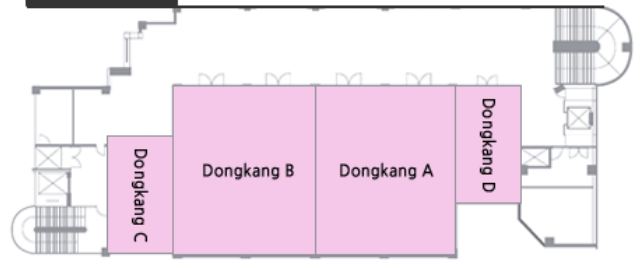

# The 3<sup>rd</sup> Satellite on Quantifying Success

Dongkang B, Avenue 3F, K-Hotel Seoul, Seoul, Korea      May 31<sup>st</sup>, 2016

Please access Avenue with an air walk from the 2nd floor of Convention Center.

## Convention 3F

- **Crystal Ballroom A / B** Satellite, School
- **Crystal Ballroom** Opening, Plenary Talks, Invited Talks, Lightning Session, ER Prize & Closing
- **Maple** Secretariat Office
- **Felice** VIP Room
- **Sky Garden** Welcome Reception
- ★ **Registration Desk**

## Avenue 2F

- **Dongkang A, B, C, D** Satellite, Parallel Sessions
- **GeumKang A** Satellite, KAST, Poster Session
- **GeumKang B** Satellite

★ **Air Walk between Convention Center(2F) and Avenue(3F)**