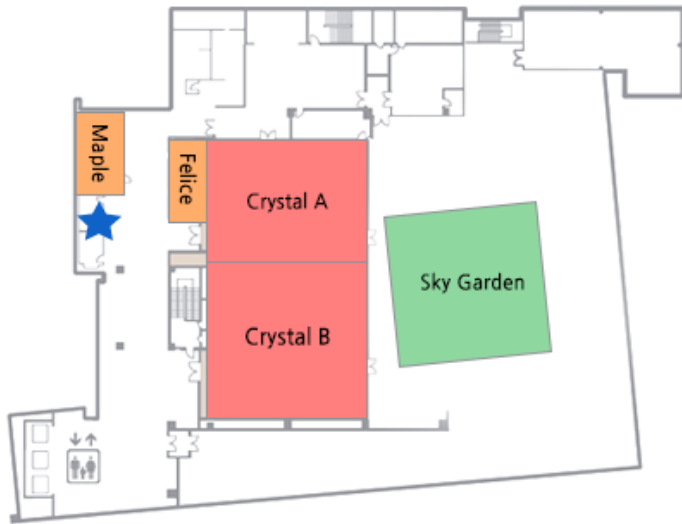

# The 3<sup>rd</sup> Satellite on Quantifying Success

Dongkang B, Avenue 3F, K-Hotel Seoul, Seoul, Korea      May 31<sup>st</sup>, 2016

Please access Avenue with an air walk from the 2nd floor of Convention Center.

## Convention 3F

- **Crystal Ballroom A / B** Satellite, School
- **Crystal Ballroom** Opening, Plenary Talks, Invited Talks, Lightning Session, ER Prize & Closing
- **Maple** Secretariat Office
- **Felice** VIP Room
- **Sky Garden** Welcome Reception
- ★ **Registration Desk**

## Avenue 2F

- **Dongkang A, B, C, D** Satellite, Parallel Sessions
- **GeumKang A** Satellite, KAST, Poster Session
- **GeumKang B** Satellite

★ **Air Walk between Convention Center(2F) and Avenue(3F)**